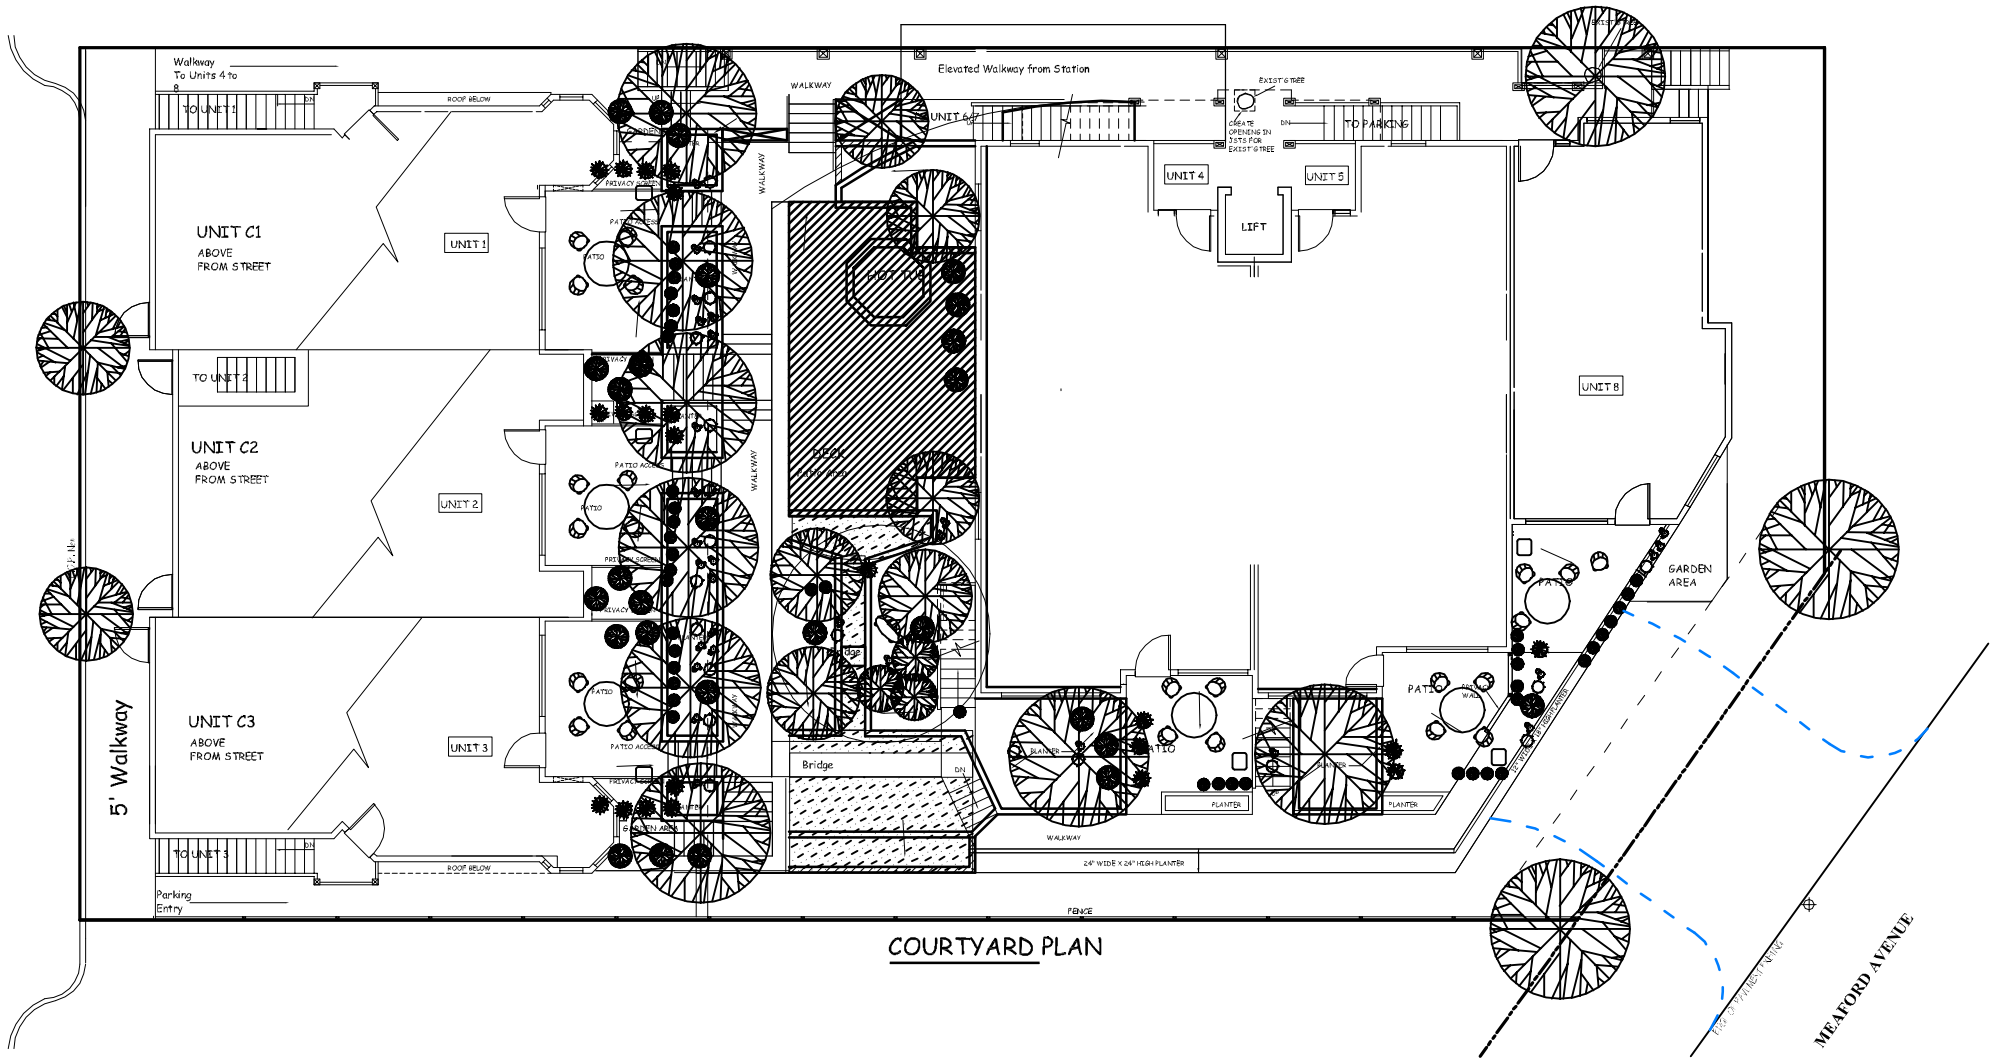

STATION AVENUE

COURTYARD PLAN

SCALE: 3/16" = 1'-0"

MEAFORD AVENUE